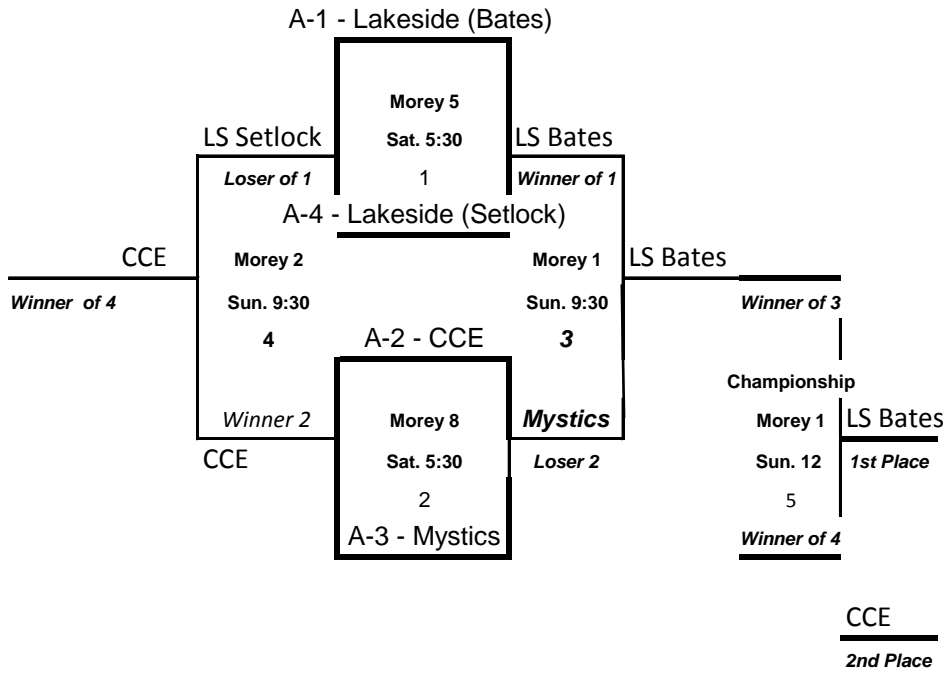

2011DQT 9th Grade D2

MICHIGAN AAU GIRLS BASKETBALL STATE CHAMPIONSH

POOL A

- 1 Lakeside (Bates)
- 2 CCE
- 3 Mystics
- 4 Lakeside (Shetlock)

The team listed on the top of each bracket is considered the "Home" team, and will wear their WHITE game jerseys.

The team listed on the top of each bracket is considered the "Home" team, and will wear their WHITE game jerseys.

Good luck to all teams, lets show good sportsmanship (players, coaches and fans.)

2011 DQT 10th D-I MICHIGAN AAU GIRLS BASKETBALL STATE CHAMPIONSHIP