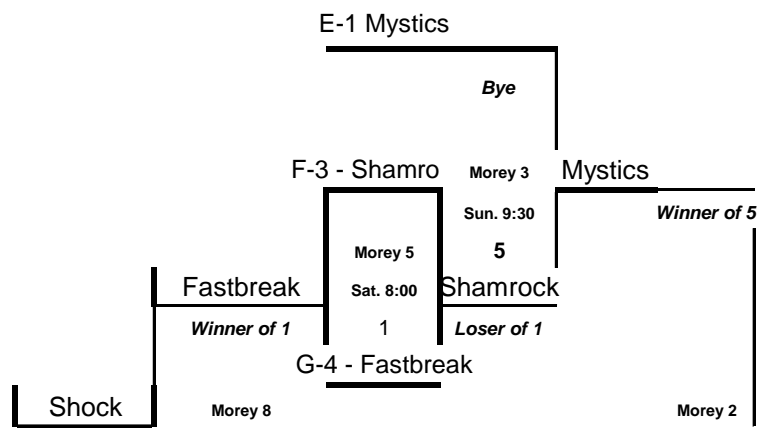

2011DQT 9th Grade D2

MICHIGAN AAU GIRLS BASKETBALL STATE CHAMPIONSH

POOL A

- 1 Lakeside (Bates)
- 2 CCE
- 3 Mystics
- 4 Lakeside (Shetlock)

The team listed on the top of each bracket is considered the "Home" team, and will wear their WHITE game jerseys.

Good luck to all teams, lets show good sportsmanship (players, coaches and fans.)

2011 DQT 9th D1

MICHIGAN AAU GIRLS BASKETBALL STATE CHAMPIONSHIP

POOL B

POOL C

- 1 Monarchs (L) Fastbreak
- 2 Mystics MGBR
- 3 Greg Grant Monarchs (S)

The team listed on the top of each bracket is considered the "Home" team, and will wear their WHITE game jerseys.

Good luck to all teams, lets show good sportsmanship (players, coaches and fans.)

2011 DQT 10th D-I MICHIGAN AAU GIRLS BASKETBALL STATE CHAMPIONSHIP