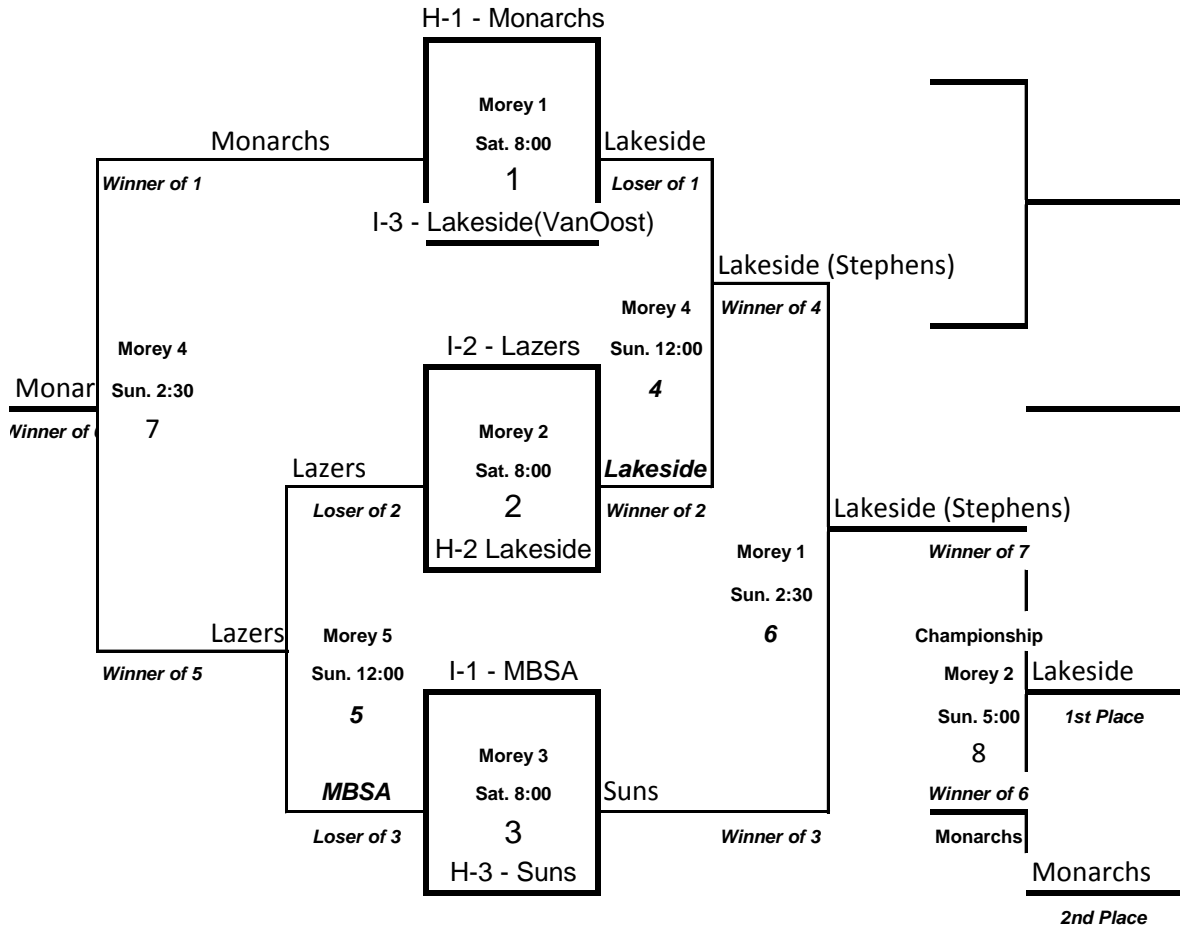

The team listed on the top of each bracket is considered the "Home" team, and will wear their WHITE game jerseys.

Good luck to all teams, lets show good sportsmanship (players, coaches and fans.)

2011 DQT 10th D-I MICHIGAN AAU GIRLS BASKETBALL STATE CHAMPIONSHIP

2011 DQT 11th D-1

MICHIGAN AAU GIRLS BASKETBALL STATE CHAMPIONSHIP

POOL J

POOL K

- 1 | Suns | AMBC
- 2 | Greg Grant | MGBR N
- 3 | Lady Kanes | Legion
- 4 | MGBR E | Storm

The team listed on the top of each bracket is considered the "Home" team, and will wear their WHITE game jerseys.

Good luck to all teams, lets show good sportsmanship (players, coaches and fans.)

2011 DQT 11th D2

MICHIGAN AAU GIRLS BASKETBALL STATE CHAMPIONSHIP

POOL H

1 Monarchs

2 Lakeside

3 Suns

POOL I

MBSA

Lazars

Lakeside (VanOost)

The team listed on the top of each bracket is considered the "Home" team, and will wear their WHITE game jerseys.

Good luck to all teams, lets show good sportsmanship (players, coaches and fans.)