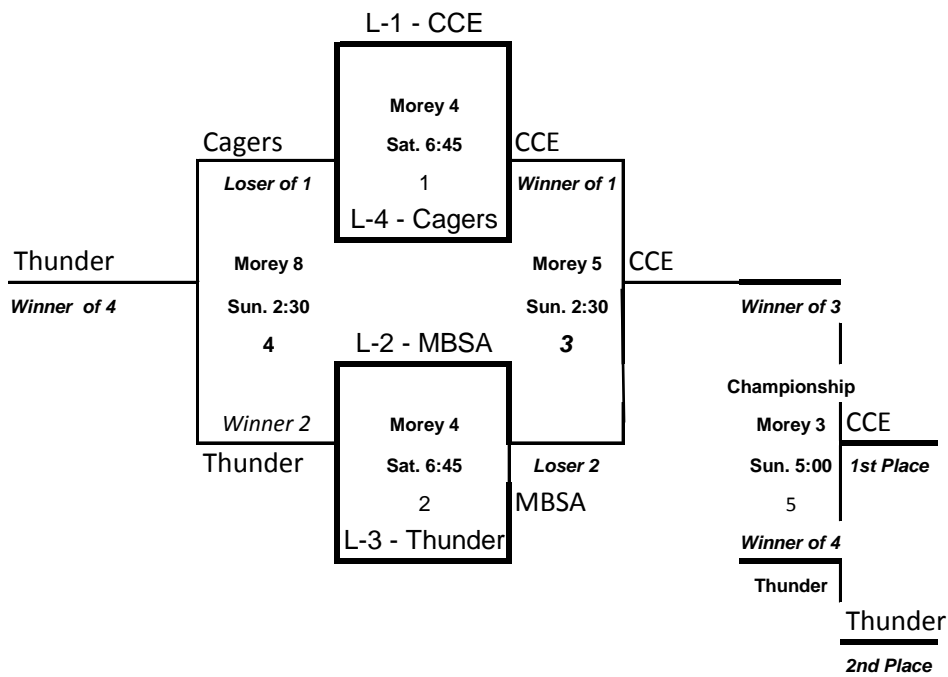

MBSA

Lazars

Lakeside (VanOost)

The team listed on the top of each bracket is considered the "Home" team, and will wear their WHITE game jerseys.

Good luck to all teams, lets show good sportsmanship (players, coaches and fans.)

2011DQT Open Division

MICHIGAN AAU GIRLS BASKETBALL STATE CHAMPIONSH

POOL L

- 1 CCE
- 2 MBSA
- 3 Thunder
- 4 Cagers

The team listed on the top of each bracket is considered the "Home" team, and will wear their WHITE game jerseys.