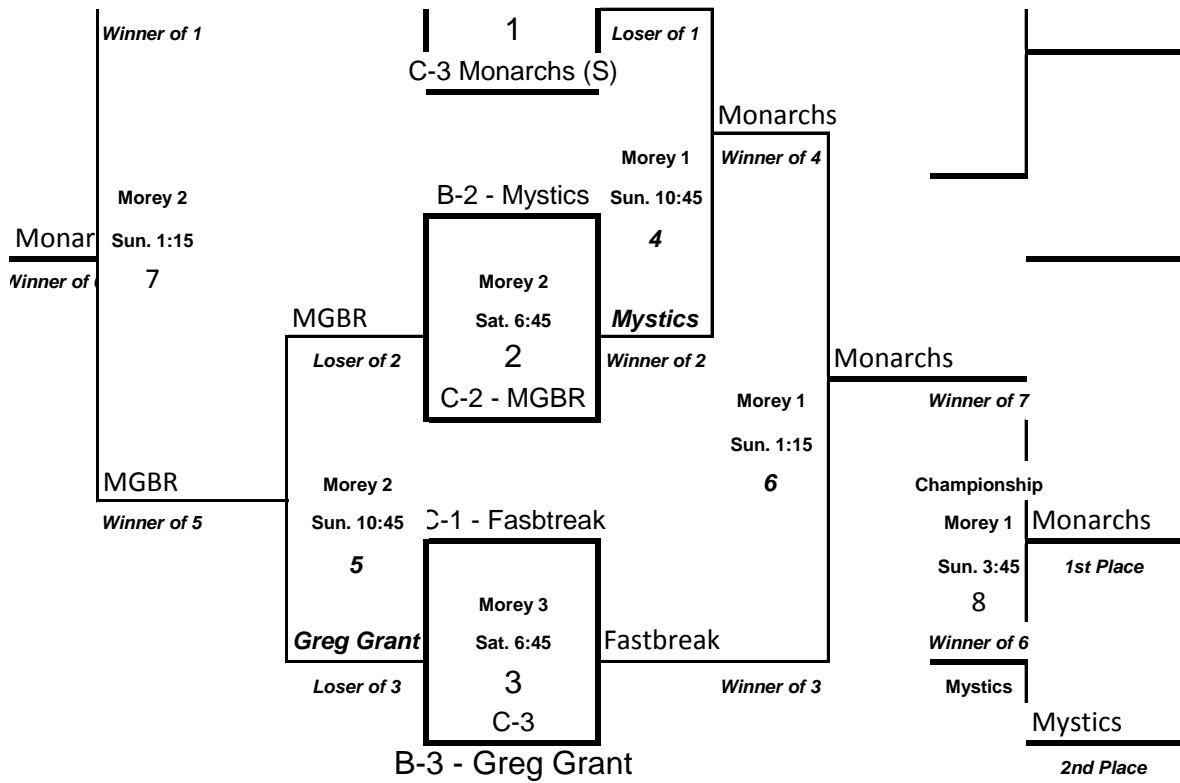

2011DQT 9th Grade D2

MICHIGAN AAU GIRLS BASKETBALL STATE CHAMPIONSH

POOL A

- 1 Lakeside (Bates)
- 2 CCE
- 3 Mystics
- 4 Lakeside (Shetlock)

The team listed on the top of each bracket is considered the "Home" team, and will wear their WHITE game jerseys.

Good luck to all teams, lets show good sportsmanship (players, coaches and fans.)

2011 DQT 9th D1

MICHIGAN AAU GIRLS BASKETBALL STATE CHAMPIONSHIP

POOL B

POOL C

- 1 Monarchs (L) Fastbreak
- 2 Mystics MGBR
- 3 Greg Grant Monarchs (S)

The team listed on the top of each bracket is considered the "Home" team, and will wear their WHITE game jerseys.

Good luck to all teams, lets show good sportsmanship (players, coaches and fans.)

2011 DQT 10th D-I MICHIGAN AAU GIRLS BASKETBALL STATE CHAMPIONSHIP