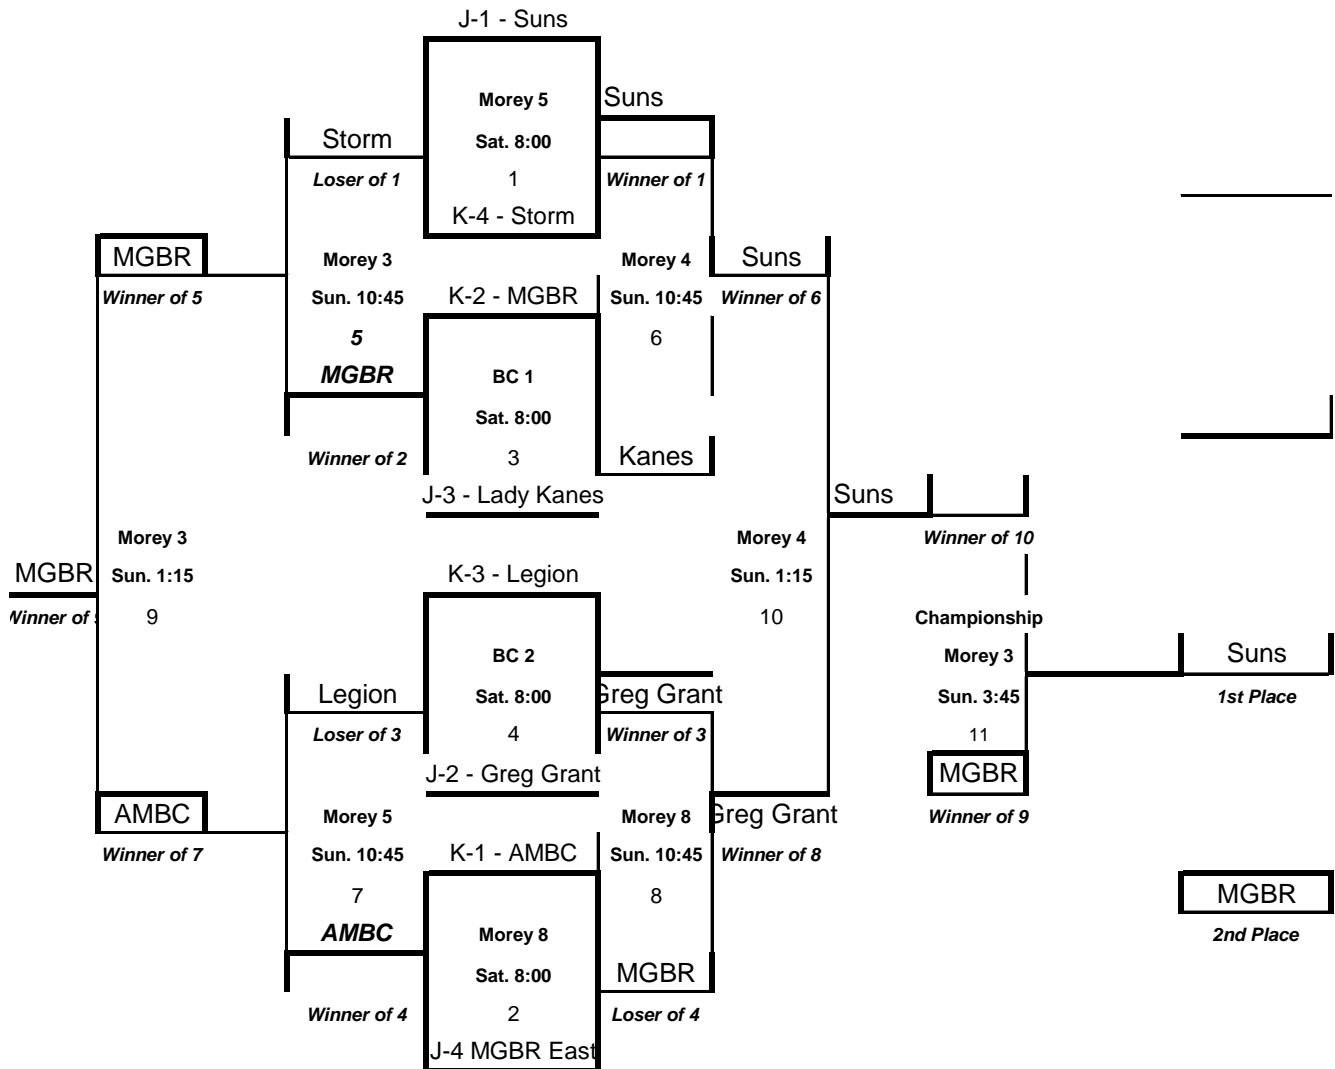

2011DQT 9th Grade D2

MICHIGAN AAU GIRLS BASKETBALL STATE CHAMPIONSH

POOL A

- 1 Lakeside (Bates)
- 2 CCE
- 3 Mystics
- 4 Lakeside (Shetlock)

The team listed on the top of each bracket is considered the "Home" team, and will wear their WHITE game jerseys.

The team listed on the top of each bracket is considered the "Home" team, and will wear their WHITE game jerseys.

Good luck to all teams, lets show good sportsmanship (players, coaches and fans.)

2011 DQT 10th D-I MICHIGAN AAU GIRLS BASKETBALL STATE CHAMPIONSHIP

2011 DQT 11th D-1

MICHIGAN AAU GIRLS BASKETBALL STATE CHAMPIONSHIP

POOL J

POOL K

- 1 | Suns | AMBC
- 2 | Greg Grant | MGBR N
- 3 | Lady Kanes | Legion
- 4 | MGBR E | Storm

The team listed on the top of each bracket is considered the "Home" team, and will wear their WHITE game jerseys.